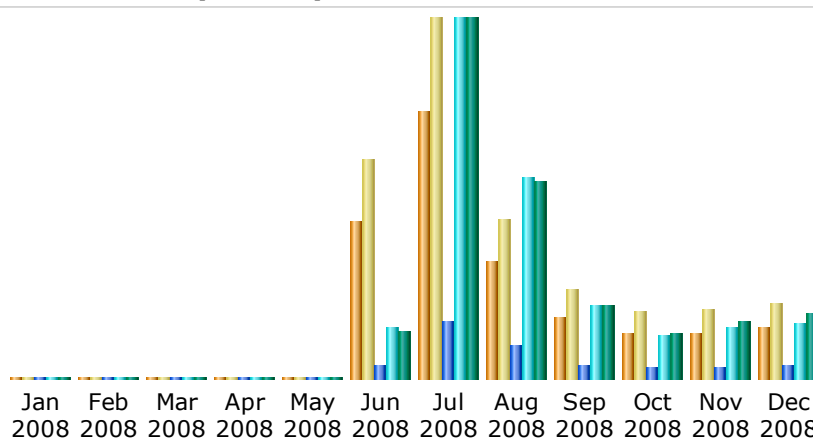

**Last Update:** 27 Jan 2009 - 21:45

**Reported period:**

### Summary

<b>Reported period</b>	Month Dec 2008				
<b>First visit</b>	01 Dec 2008 - 00:15				
<b>Last visit</b>	31 Dec 2008 - 23:57				
	Unique visitors	Number of visits	Pages	Hits	Bandwidth
Traffic viewed *	<b>4705</b>	<b>6849</b> (1.45 visits/visitor)	<b>63555</b> (9.27 Pages/Visit)	<b>253153</b> (36.96 Hits/Visit)	<b>4.36 GB</b> (668.17 KB/Visit)
Traffic not viewed *			<b>32149</b>	<b>39829</b>	<b>682.14 MB</b>

\* Not viewed traffic includes traffic generated by robots, worms, or replies with special HTTP status codes.

### Monthly history

Month	Unique visitors	Number of visits	Pages	Hits	Bandwidth
Jan 2008	0	0	0	0	0
Feb 2008	0	0	0	0	0
Mar 2008	0	0	0	0	0
Apr 2008	0	0	0	0	0
May 2008	0	0	0	0	0
Jun 2008	14365	20034	56028	229765	3.23 GB
Jul 2008	24327	32909	258292	1642137	24.49 GB
Aug 2008	10728	14615	146160	915935	13.42 GB
Sep 2008	5530	8069	63251	330922	4.92 GB
Oct 2008	4060	6148	49005	195636	3.12 GB
Nov 2008	4069	6304	54252	232952	3.94 GB
Dec 2008	4705	6849	63555	253153	4.36 GB
<b>Total</b>	<b>67784</b>	<b>94928</b>	<b>690543</b>	<b>3800500</b>	<b>57.48 GB</b>