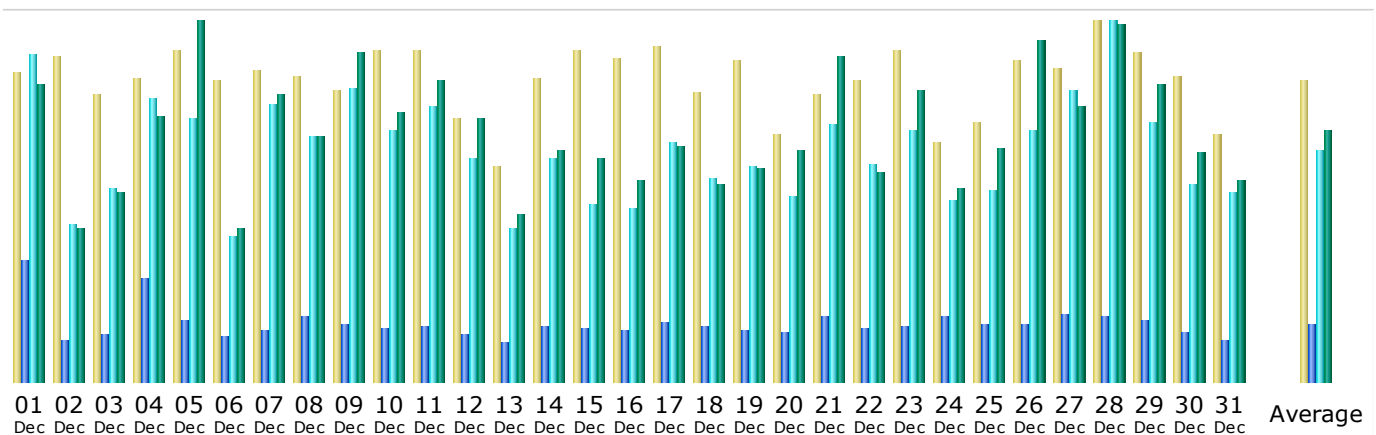

Day	Number of visits	Pages	Hits	Bandwidth
01 Dec 2008	226	4260	11580	170.66 MB
02 Dec 2008	239	1444	5584	88.14 MB
03 Dec 2008	210	1634	6835	108.71 MB
04 Dec 2008	222	3643	10061	153.25 MB
05 Dec 2008	243	2197	9308	207.42 MB
06 Dec 2008	220	1595	5149	88.08 MB
07 Dec 2008	228	1814	9790	164.84 MB
08 Dec 2008	224	2328	8673	140.68 MB
09 Dec 2008	213	2012	10384	189.41 MB
10 Dec 2008	242	1876	8871	155.45 MB
11 Dec 2008	242	1952	9753	172.98 MB
12 Dec 2008	193	1653	7911	151.63 MB
13 Dec 2008	158	1407	5419	96.23 MB
14 Dec 2008	222	1926	7910	132.73 MB
15 Dec 2008	242	1907	6309	128.22 MB
16 Dec 2008	237	1811	6128	115.46 MB
17 Dec 2008	245	2121	8442	135.97 MB
18 Dec 2008	212	1981	7161	113.91 MB
19 Dec 2008	236	1785	7610	123.04 MB
20 Dec 2008	181	1739	6558	133.56 MB
21 Dec 2008	211	2328	9112	186.94 MB
22 Dec 2008	221	1846	7717	119.90 MB
23 Dec 2008	242	1966	8865	167.10 MB
24 Dec 2008	175	2320	6428	111.12 MB
25 Dec 2008	190	2024	6768	134.19 MB
26 Dec 2008	235	1991	8864	196.88 MB
27 Dec 2008	230	2386	10335	158.33 MB
28 Dec 2008	264	2282	12761	205.22 MB
29 Dec 2008	241	2138	9151	171.64 MB
30 Dec 2008	224	1758	6994	131.50 MB
31 Dec 2008	181	1431	6722	115.87 MB
Average	220.94	2050.16	8166.23	144.16 MB
Total	6849	63555	253153	4.36 GB

Days of week